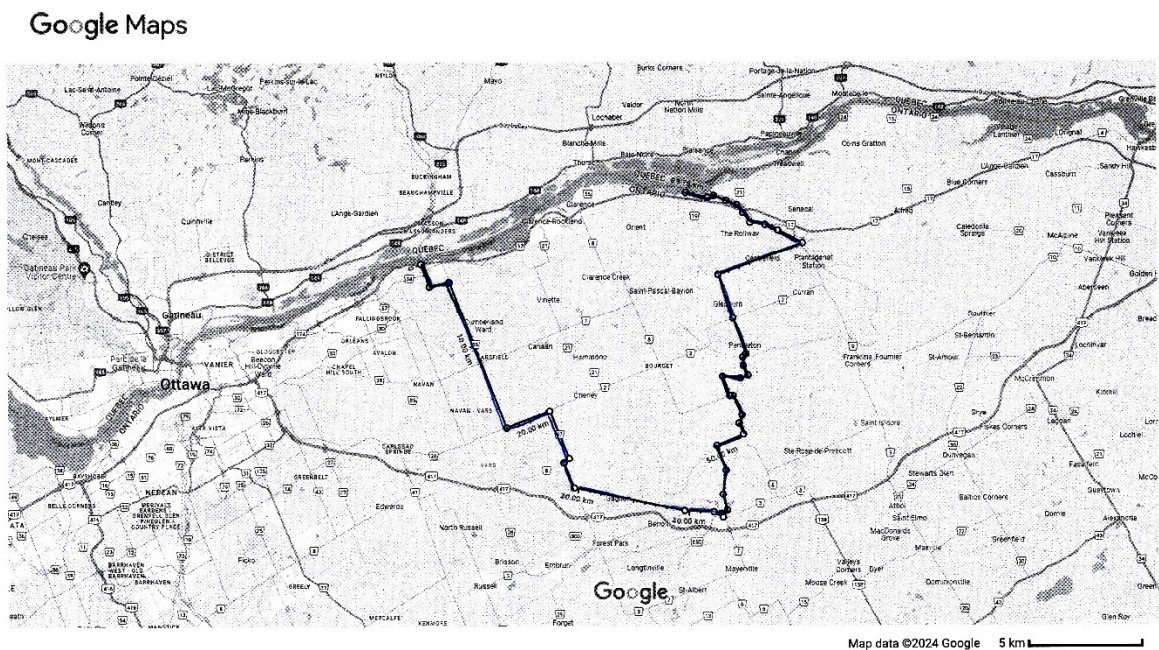

2023 Royal Canadian Legion Rockland Branch 554 Region map

The region encompasses the towns and villages of;

Cumberland Village, Sarsfield, Limoges (part of), Casselman (part of), Cheney, Hammond, Bouget, Plantagenet (part of), Wendover, Clarence Creek, Clarence and Rockland, plus several smaller communities.

This region spans part of Ottawa Regional Municipality, Clarence-Rockland, Alfred and Plantagenet (part of), The Nation (part of), and Casselman (part of).

The specific boundary description for Rockland and region Branch 554 is: Zone G-5 Poppy and Branch Boundaries Rev 28 June 2022

Population estimate, based upon interpretation of projections of UCPR Official Plan May 2006 as available on the Clarence Rockland web site: approximately 34,000 people.